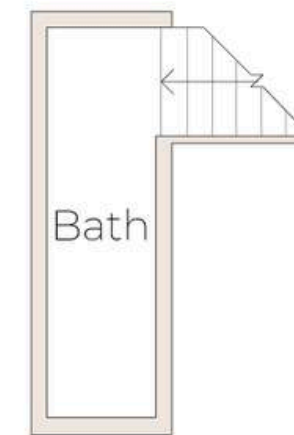

A white cabinet with glass doors, containing various glassware and dishes. Below the cabinet, there is a countertop with a coffee machine, a toaster, and two small potted plants. The cabinet has a classic, shabby-chic style with decorative columns.

Type: King
Bed size: 1,90 m x 1,90 m
Bathroom: en-suite, shower
Amenity: air conditioningù

FIRST FLOOR

- King size bedroom with en-suite bathroom (can be made into a double)
- Super king size bedroom with en-suite bathroom
- King size bedroom with en-suite bathroom (can be made into a double)

*SECOND FLOOR

FIRST FLOOR

Type: Super King (can be made into twin)
Bed size: 2 m x 2 m
Bathroom: en-suite, shower
Amenity: air conditioning

King (can be made into twin)
Bed size: 1,90 m x 1,90 m
Bathroom: en-suite, shower
Amenity: air conditioning

King
Bed size: 1,80 m x 1,90 m
Bathroom: en-suite, shower
Amenity: air conditioning

TENUTA DI MURLO