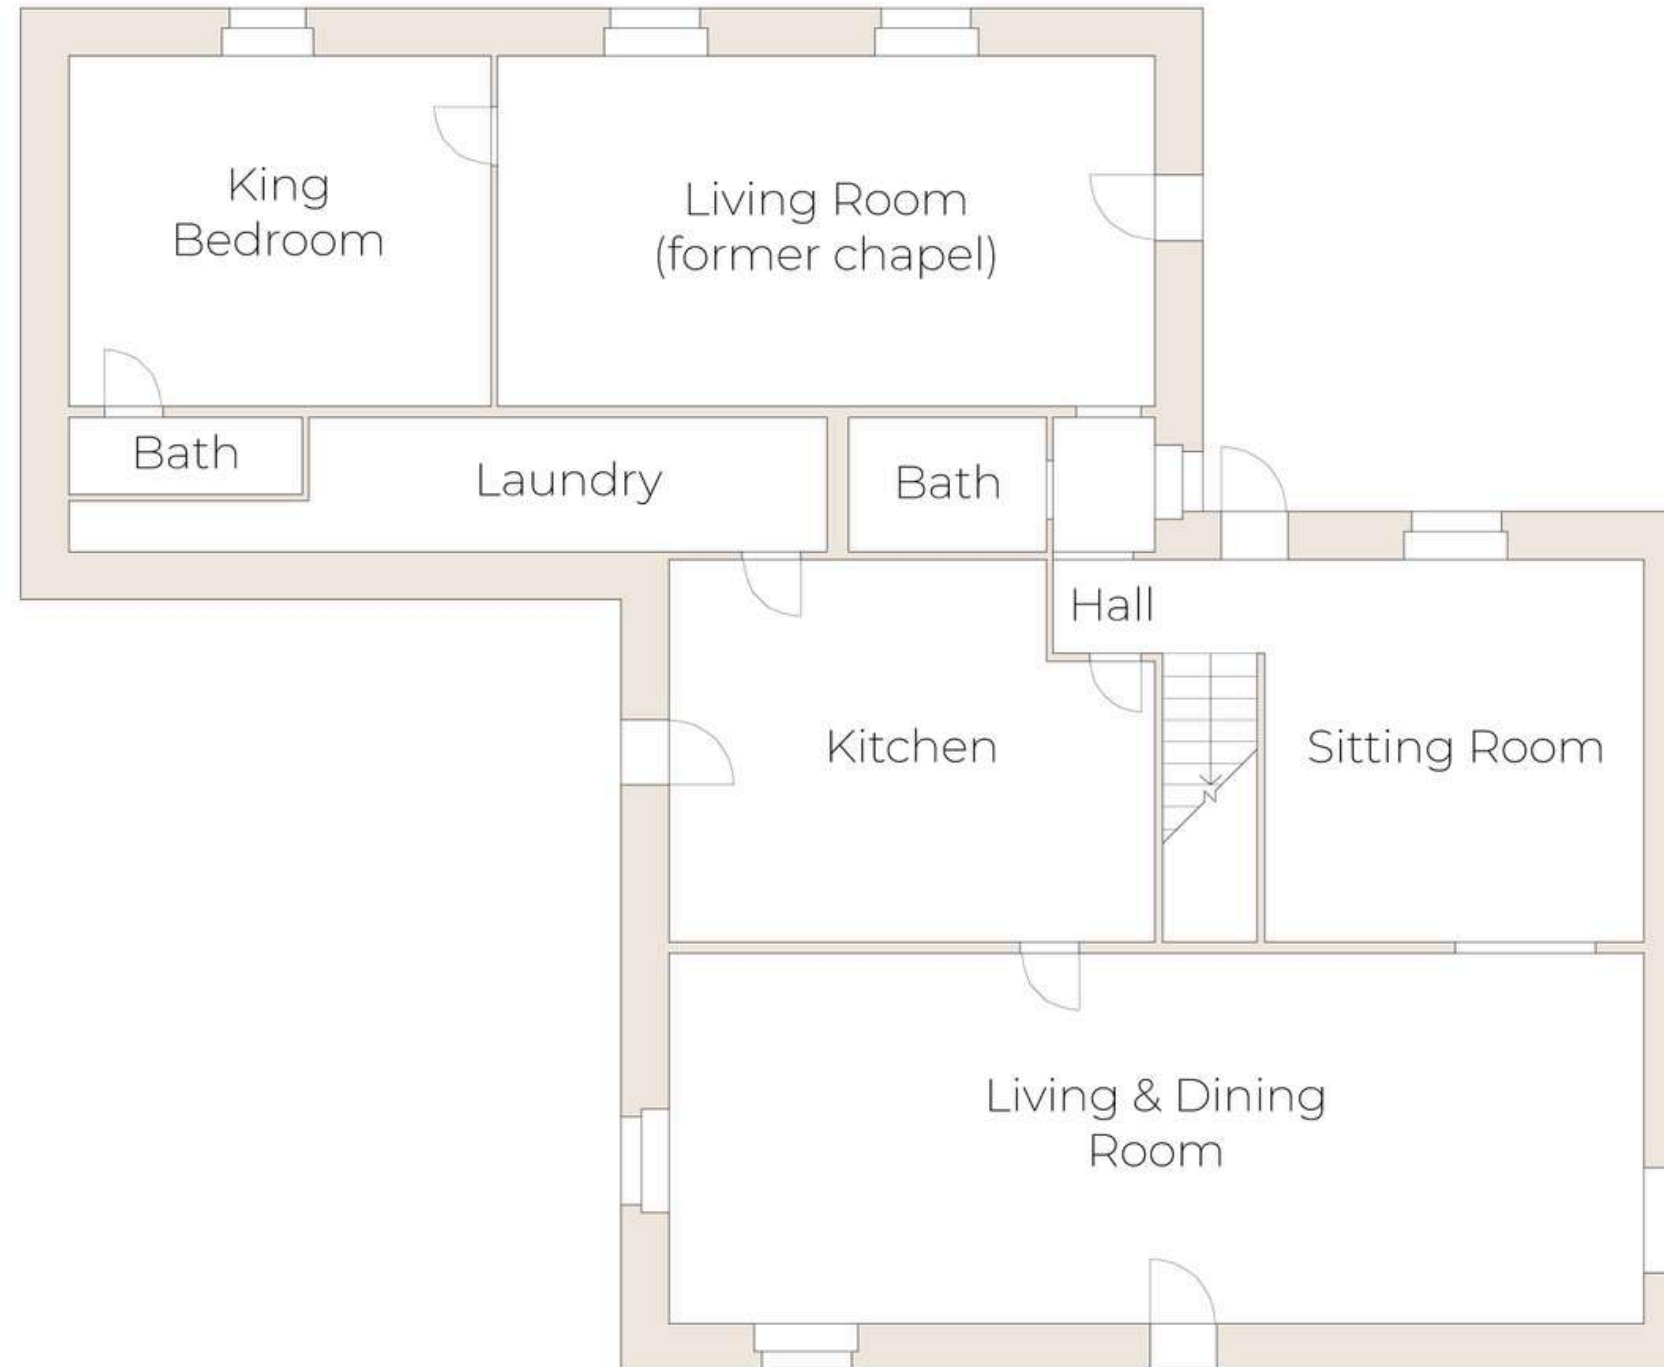

TENUTA DI MURLO

VILLA SAN SAVINO

-  4 king-size bedrooms with en-suite bathrooms
-  Fully equipped kitchen
-  Private swimming pool
-  Heated outdoor tub
-  Barbeque
-  Fireplace and firepit
-  Panoramic wooden deck

GROUND FLOOR

- Living & dining room
- Sitting room with fireplace
- TV room in the former chapel
- Fully equipped kitchen
- Laundry room
- King size bedroom with en-suite bathroom

GROUND FLOOR

Guest Towels

The kitchen features a long black countertop with a stainless steel sink, a four-burner gas stove, and a built-in oven. The backsplash is made of decorative, patterned tiles. Above the counter, there are two shelves holding various kitchen items, including a silver pitcher, a metal bowl, and several vases with pink flowers. A wooden cutting board with bread and a knife block are also on the counter. A stainless steel dishwasher is integrated into the white cabinetry.

A white cabinet with glass doors, containing various glassware and dishes. Below the cabinet, there is a countertop with a coffee machine, a toaster, and two small potted plants. The cabinet has a classic, shabby-chic style with decorative columns.