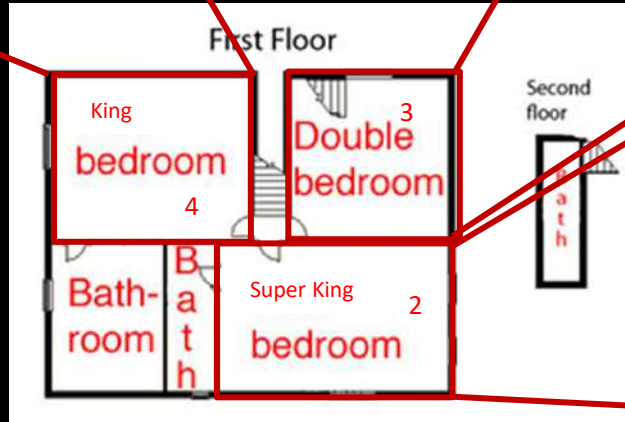

Floor Plan

Bedroom 1

Room Type: KING

Floor: FIRST FLOOR

Bed Size: 1,90x1,80

Bathroom: EN-SUITE,
SHOWER

AIR CONDITIONING

Ground Floor

- Living & dining room
- Sitting room with fireplace
- TV room in the former chapel
- Kitchen
- Laundry room
- King size bedroom 1 with bathroom

Floor Plan

Bedroom 4
Room Type: KING
(CAN BE MADE INTO A DOUBLE)
Floor: FIRST FLOOR
Bed Size: 1,90x1,80
Bathroom: EN-SUITE, BATHTUB WITH SHOWER
AIR CONDITIONING

Bedroom 3
Room Type: DBL
Floor: FIRST FLOOR
Bed Size: 1,90x1,70
Bathroom: EN-SUITE, SHOWER
(few steps to the bathroom)
AIR CONDITIONING

First Floor

- King bedroom 4 (can be made into a double) with en-suite bathroom
- Super king bedroom 2 with en-suite bathroom
- Double bedroom 3 with en suite bathroom

Bedroom 2
Room Type: SUPER KING
Floor: FIRST FLOOR
Bed Size: 1,95x2
Bathroom: EN-SUITE, SHOWER
AIR CONDITIONING