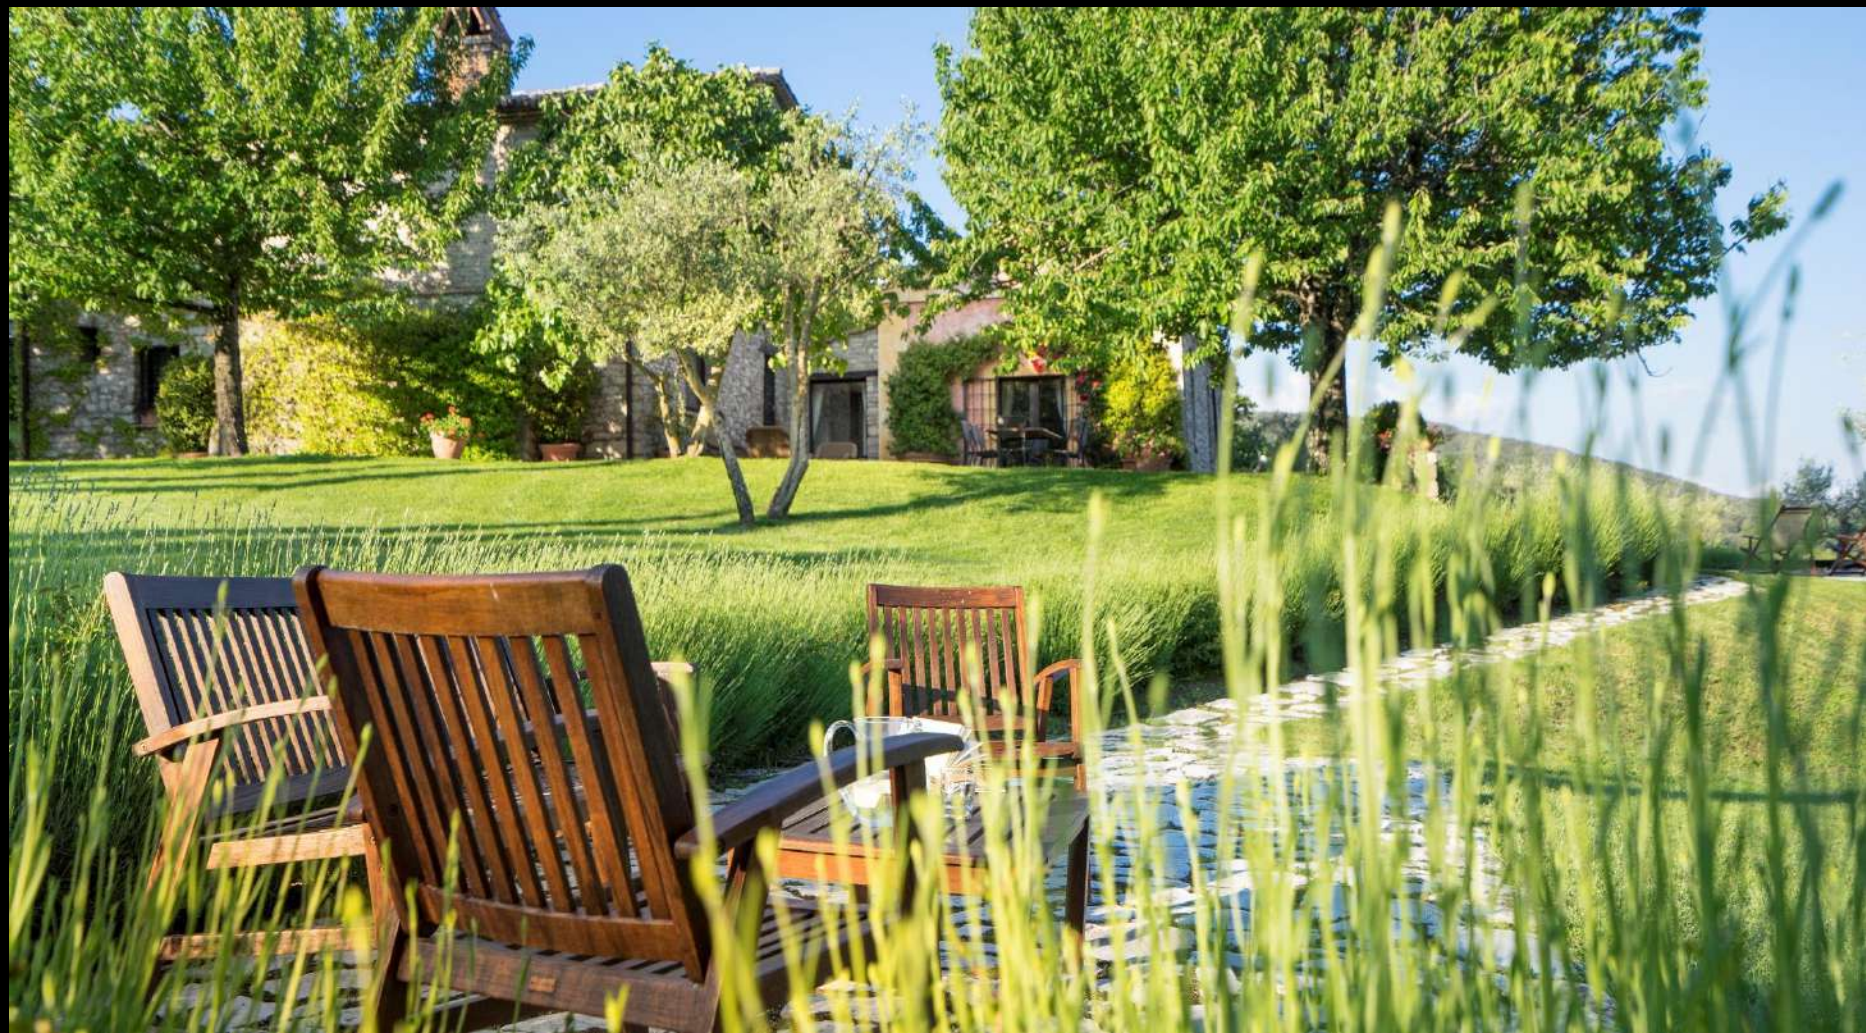

Tenuta di Murlo

Villa San Savino

Villa San Savino

This four-bedroom, 14th century property is named after Saint Sabinus, Bishop of Spoleto, to whom the little church on the Estate was once dedicated. This used to be one of the most important churches of Murlo where the farmers would congregate for Sunday Holy Mass until the late 1970's. One of the most ancient properties on the estate, its terracotta tile floors and original kitchen, along with its imposing old stone walls, give a sense of the building's history as the most important social meeting point of the Estate.

CASCIE

SASSI

LA BRUNA

IL CALOANO

S. GIOVANNI

FALCONARA

The flowered garden of Villa San Savino

Breakfast with a view