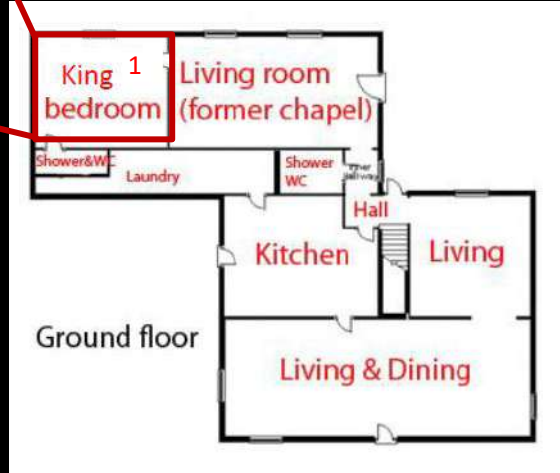

Floor Plan

Bedroom 1

Room Type: KING

Floor: FIRST FLOOR

Bed Size: 1,90x1,80

Bathroom: EN-SUITE,
SHOWER

AIR CONDITIONING

Ground Floor

- Living & dining room
- Sitting room with fireplace
- TV room in the former chapel
- Kitchen
- Laundry room
- King size bedroom 1 with bathroom

Floor Plan

Bedroom 4
Room Type: KING
(CAN BE MADE INTO A DOUBLE)
Floor: FIRST FLOOR
Bed Size: 1,90x1,80
Bathroom: EN-SUITE, BATHTUB WITH SHOWER
AIR CONDITIONING

Bedroom 3
Room Type: DBL
Floor: FIRST FLOOR
Bed Size: 1,90x1,70
Bathroom: EN-SUITE, SHOWER
(few steps to the bathroom)
AIR CONDITIONING

First Floor

- King bedroom 4 (can be made into a double) with en-suite bathroom
- Super king bedroom 2 with en-suite bathroom
- Double bedroom 3 with en suite bathroom

Bedroom 2
Room Type: SUPER KING
Floor: FIRST FLOOR
Bed Size: 1,95x2
Bathroom: EN-SUITE, SHOWER
AIR CONDITIONING