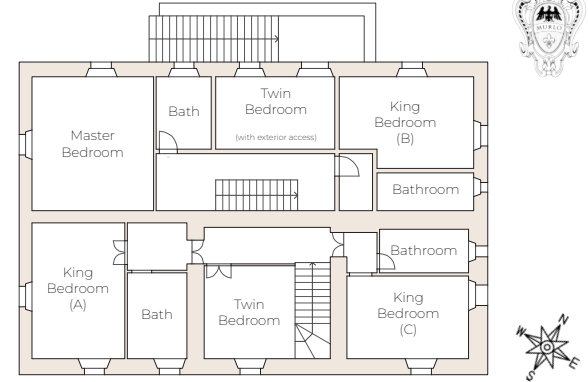

- King size master bedroom with en-suite bathroom
- King size bedroom with en-suite bathroom (A)
- King size bedroom with en-suite bathroom (B)
- King size bedroom with en-suite bathroom (C)
- Twin bedroom with shared bathroom and exterior access
- Twin bedroom with shared bathroom

King - Master Bedroom

Type: King

Floor: first floor

Bed size: 1,90 m x 2 m

Bathroom: en-suite, shower & bathtub

Amenity: air conditioning

VILLA SUBTILIA

FIRST FLOOR

Floor: first floor

Bed size: 1,90 m x 2 m

Bathroom: en-suite, shower

Amenity: air conditioning

King Bedroom (bottom right)

Type: King

Floor: first floor

Bed size: 1,90 m x 0,85 m

VILLA SUBTILIA - OLIVO APARTMENT

GROUND FLOOR

King Bedroom (top right)

Type: King

Floor: ground floor

Bed size: 1,90 m x 2 m

Bathroom: en-suite, shower

Amenities: air conditioning, exterior access