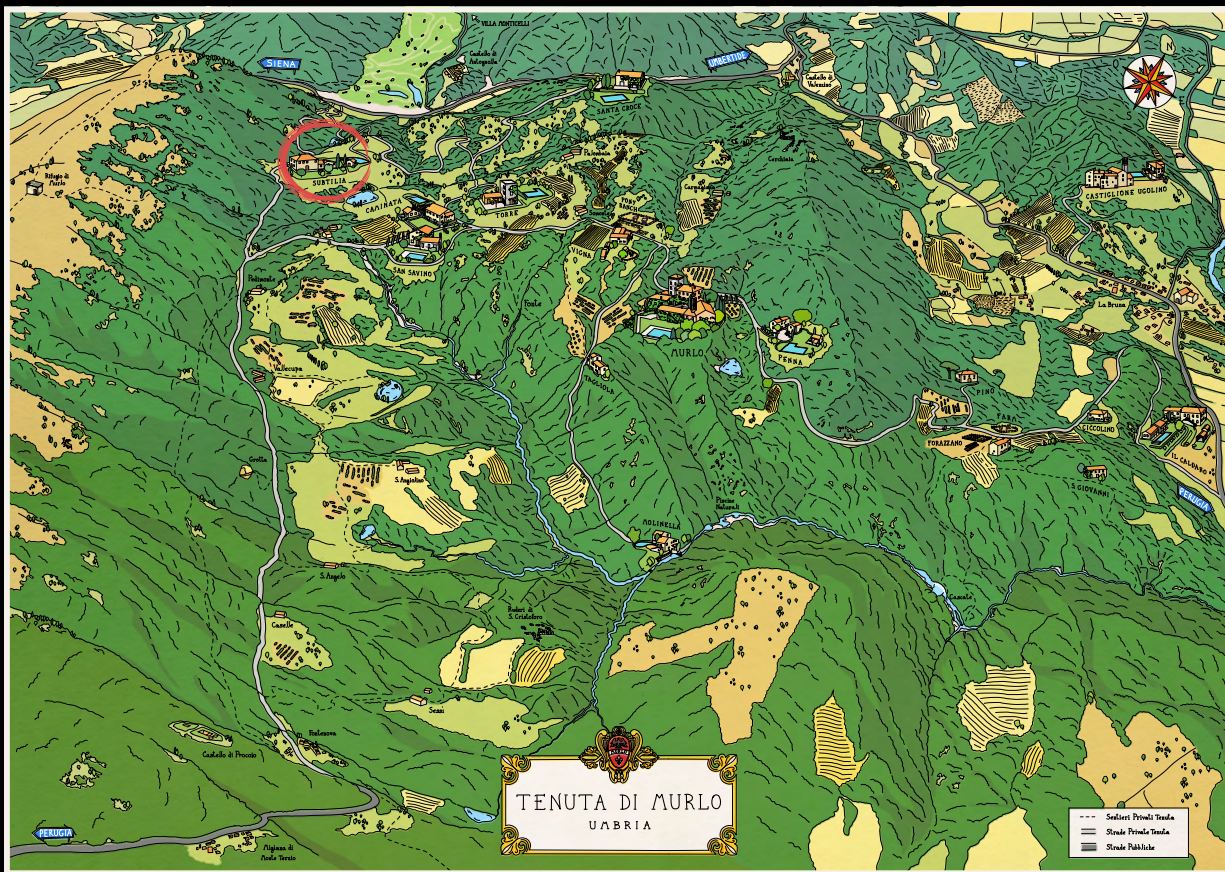

Breathtaking view of Villa Subtilia overlooking the Antognolla Golf Course and its castle

LOCATION

Nearest Airports

Perugia
30 km - 30 min

Roma
230 km - 2 h 30 min

Firenze
169 km - 2 h

Ancona
136 km - 1 h 40 min

Nearest Cities

Umbertide
15 km - 20 min

Perugia
20 km - 25 min

Assisi
47 km - 40 min

Cortona
48 km - 45 min

Tenuta di Murlo map
Outlined by the circle Villa Subtilia

Sun sets on the Murlo valley

AMENITIES