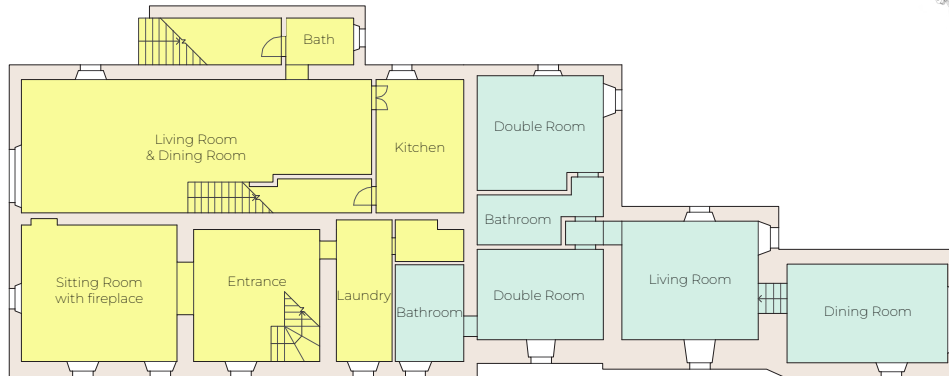

VILLA SUBTILIA

GROUND FLOOR

Main Unit

- Sitting room with fireplace
- Living and dining room with fireplace
- Open kitchen
- Bathroom
- Laundry room

Olivo Apartment

- Living room
- Kitchen with dining table
- King bedroom with en-suite bathroom and exterior access
- King bedroom with en-suite bathroom

- Main Unit
- Olivo Apartment